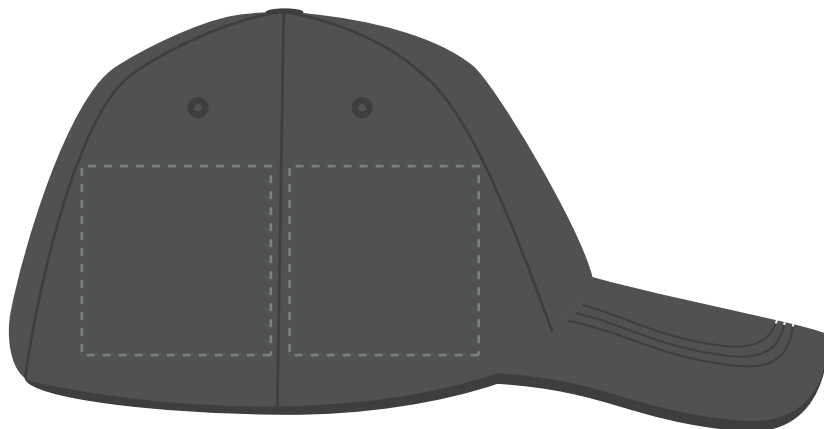

**Madeira Thread Colours**

The dashed line is to demonstrate print area and will not appear on your printed item

- Colour 1
- Colour 1
- Colour 1
- Colour 1

ARTWORK SCALE 50%

ARTWORK SCALE 100%  
 Max print area 50mm x 50mm  
 Actual logo size: