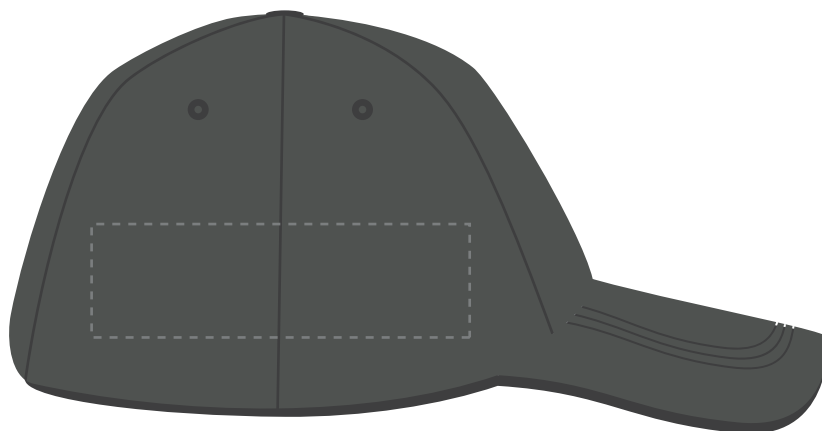

**Madeira Thread Colours**

The dashed line is to demonstrate print area and will not appear on your printed item

- Colour 1
- Colour 1
- Colour 1
- Colour 1

ARTWORK SCALE 50%

ARTWORK SCALE 100%  
 Max print area 100mm x 30mm  
 Actual logo size: