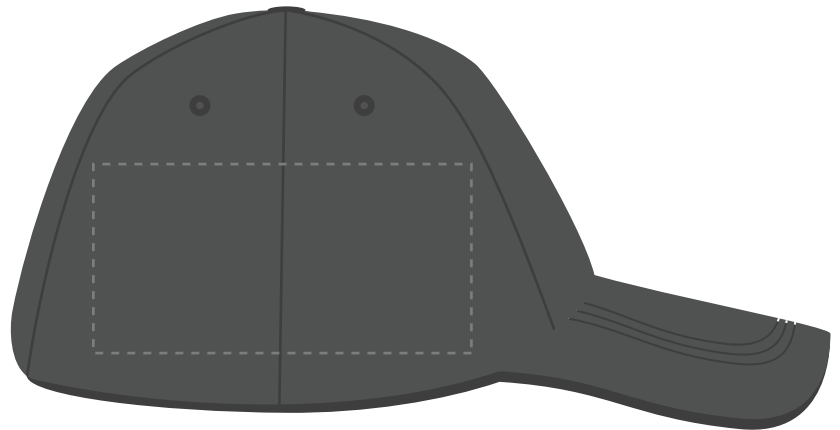

**Madeira Thread Colours**

The dashed line is to demonstrate print area and will not appear on your printed item

- Colour 1
- Colour 1
- Colour 1
- Colour 1

ARTWORK SCALE 50%

ARTWORK SCALE 100%  
 Max print area 100mm x 50mm  
 Actual logo size: