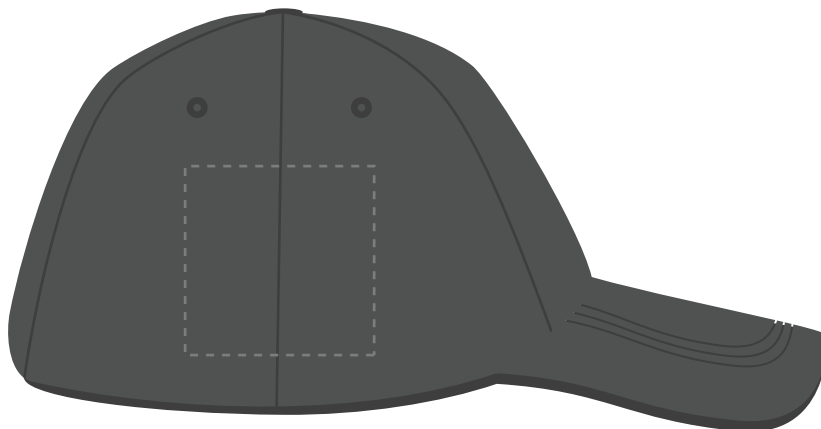

Your Ref:	Quantity:	Product Code: CF2002
Our Ref:	Version: 1	Product Colour: DARK GREY

**PRINTING CONCERNS: PRINT MAY DISCOLOUR**

**PRODUCT INFO: DUE TO THE NATURE OF THE PRODUCT THE PRINT POSITION MAY VARY BY 10 - 20 MM**

**Madeira Thread Colours**

The dashed line is to demonstrate print area and will not appear on your printed item

- Colour 1
- Colour 1
- Colour 1
- Colour 1

ARTWORK SCALE 50%

ARTWORK SCALE 100%  
Max print area 50mm x 50mm  
Actual logo size: